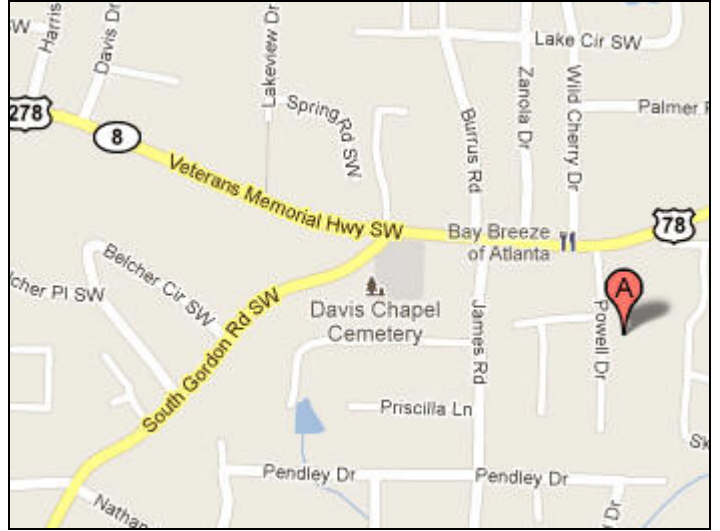

J Power Transmission is located at 5767 Powell Drive in Mableton, GA. Powell Drive runs off Veterans Memorial Hwy between South Gordon Road and Floyd Road.

J Power Transmission is located inside the gate at Johnson's Body Shop.

J Power Transmission is located on Powell Drive, which runs off Veterans Memorial across from Bay Breeze Seafood Restaurant.